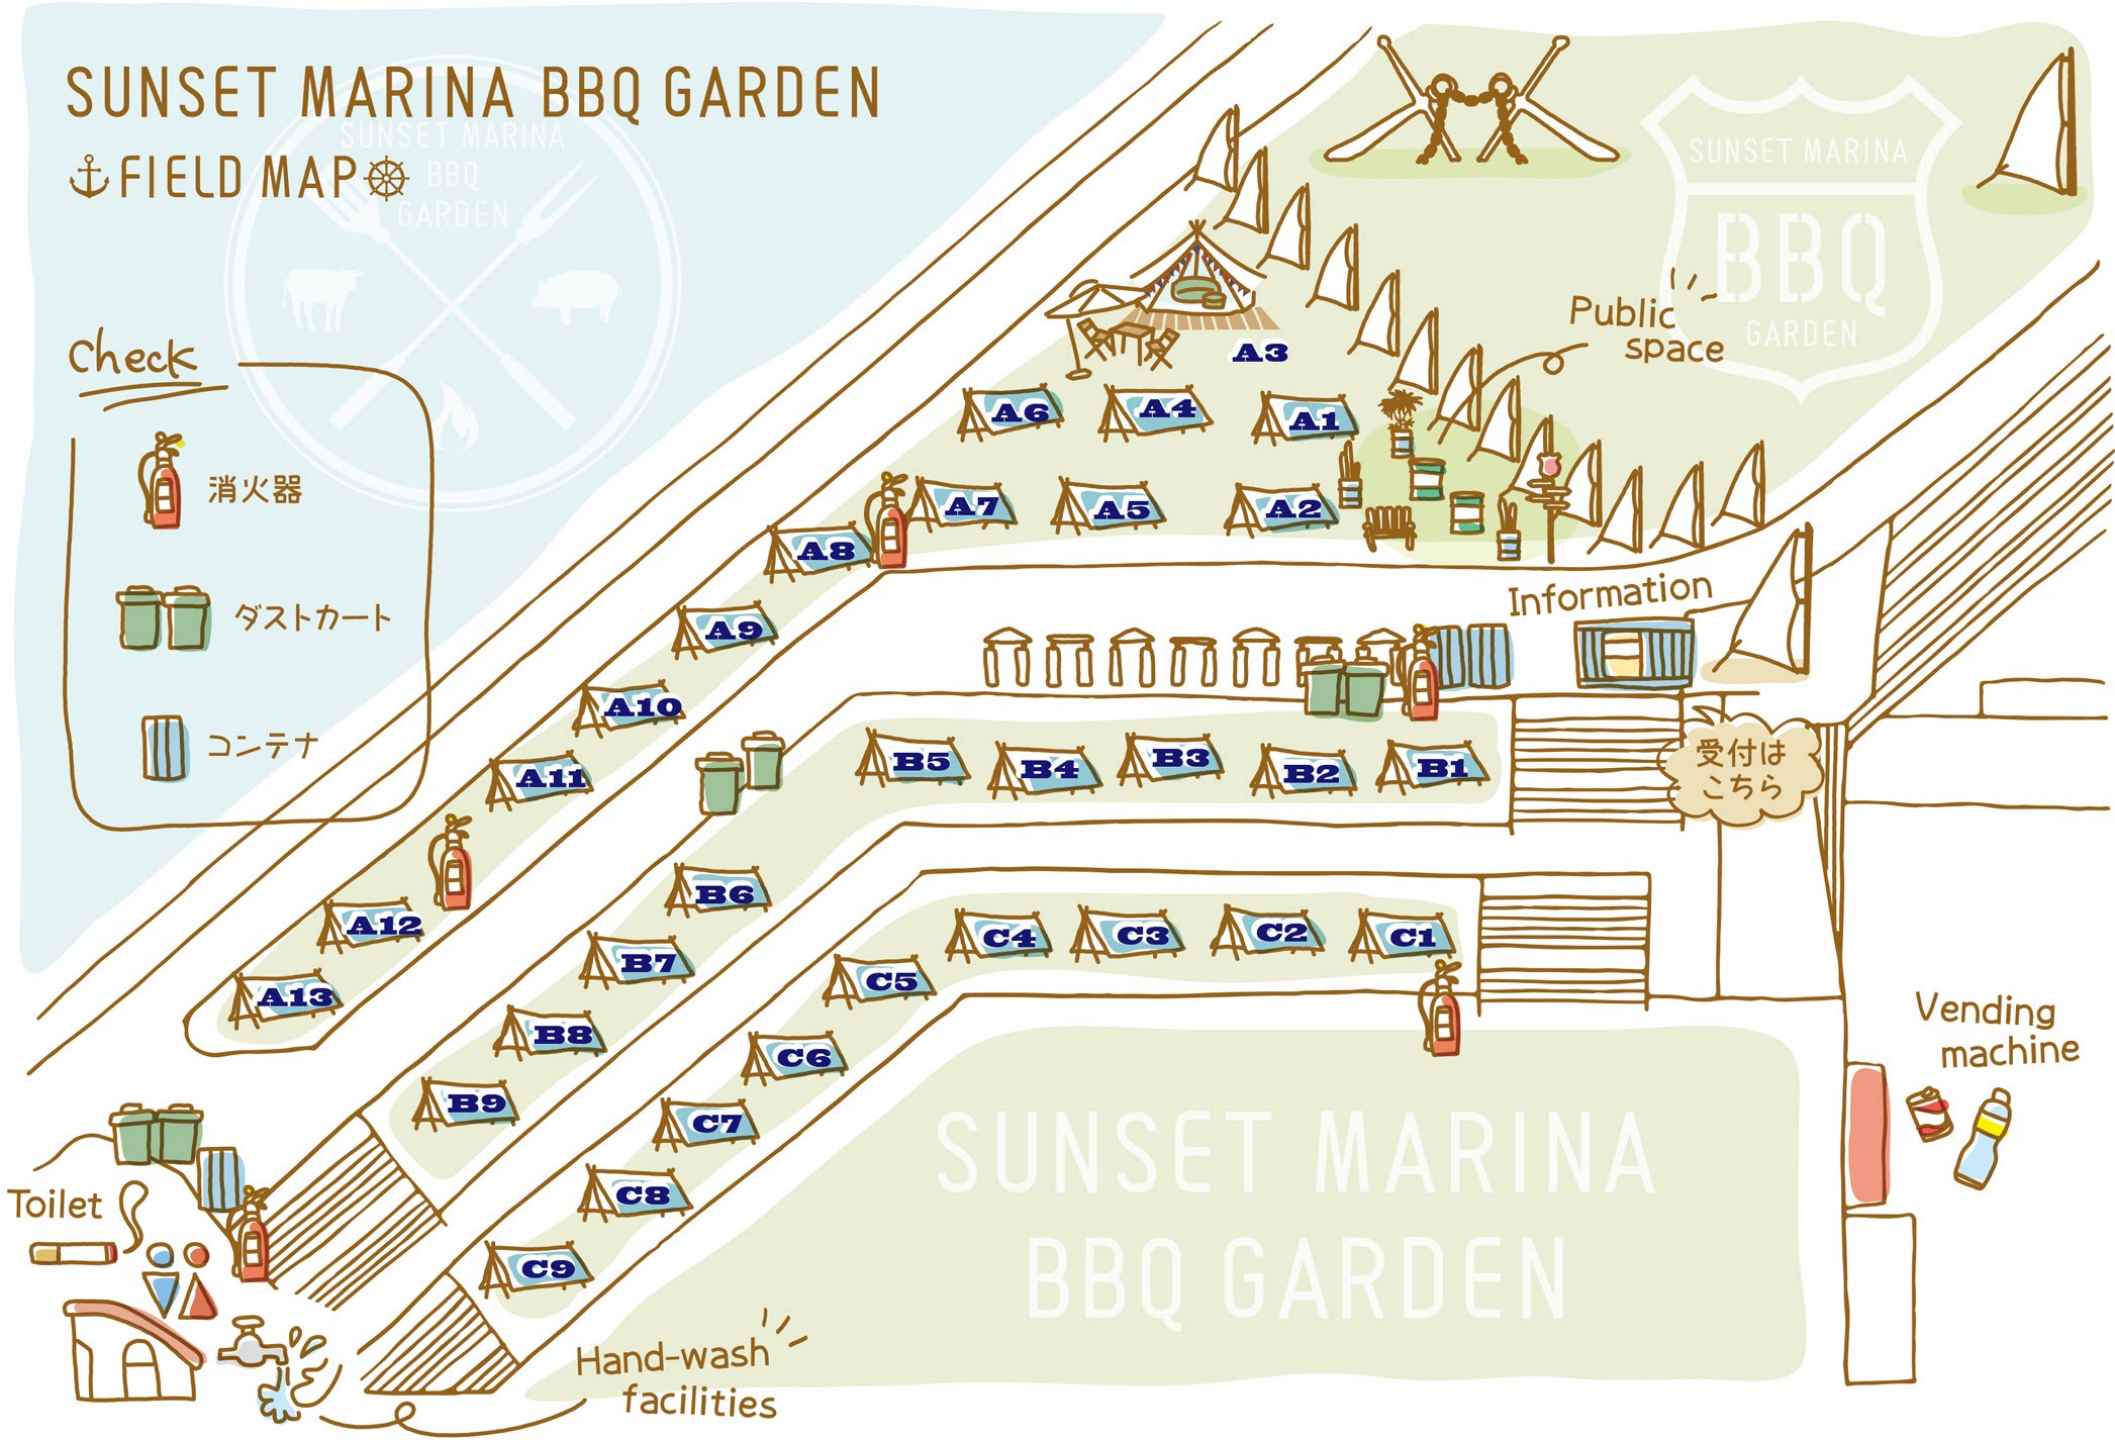

SUNSET MARINA BBQ GARDEN

ANCHOR FIELD MAP COMPASS

Check

SUNSET MARINA
BBQ GARDEN